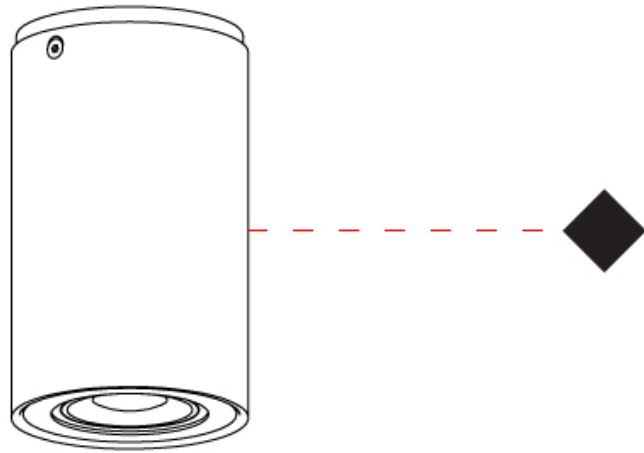

KRONN SINGLE SURFACE

D92080-

PROJECT

TYPE

SPECIFIER

QUANTITY

DATE