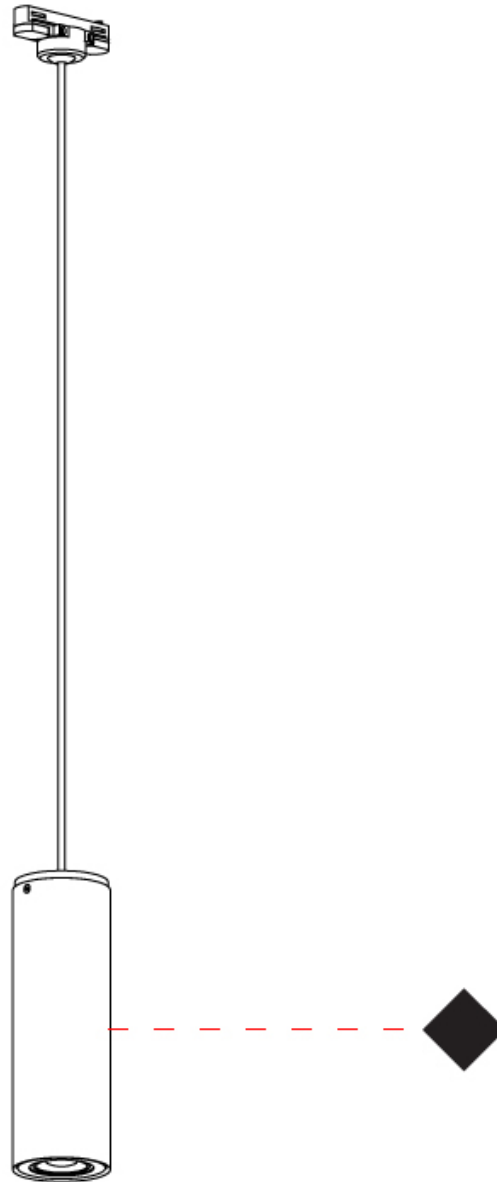

D96068-

PROJECT
TYPE
SPECIFIER
QUANTITY
DATE

D