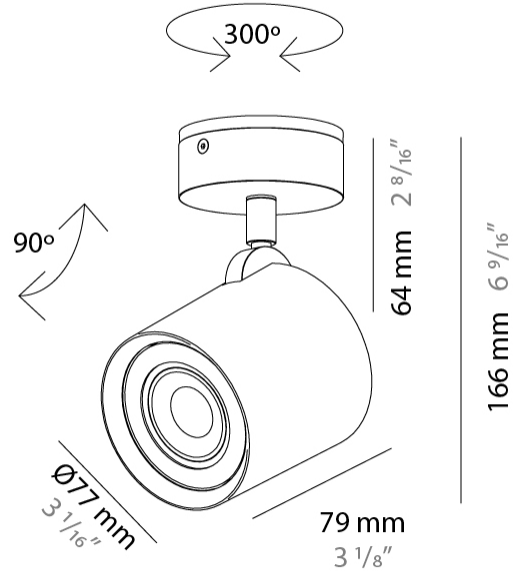

PROJECT	
TYPE	
SPECIFIER	
QUANTITY	
DATE	

KRONN SINGLE SURFACE

D92076-

base number   Finish
Options

1. To build a product code in our configurator select the specify button on the base model # product page
2. To build a manual product code on this datasheet choose from the options listed below in blue font and add the suffix to the base model #

GENERAL

Series: Kronn
Subseries: Kronn Single
Brand: Milan
Division: Design
Mounting Type: Surface
Mounting Location: Ceiling
Subcategory: Spots

PHYSICAL

Shape: Cylinder
Diameter (mm): 77
Diameter (in): 3 1/16
Height (mm): 79
Height (in): 3 1/8
Max. Overall Height (mm): 166
Max. Overall Height (in): 6 1/2
Light Distribution: Adjustable / Direct
[Fixture Finish: CHR / MWL / MBQ](#)
Fixture Material: Extruded Aluminum

ELECTRICAL

Number of Lamps: 1
Lamp Type: LED Retrofit
Lamp Shape: MR16
Bulb Included: Bulb Not Included
Max. Wattage Per Lamp (W): 4
Lamp Base: GU10
Input Voltage (V): 120

LED

OPTICAL

RATINGS AND CERTIFICATIONS

Certified By: Certified for North American Standards
IP rating: IP20