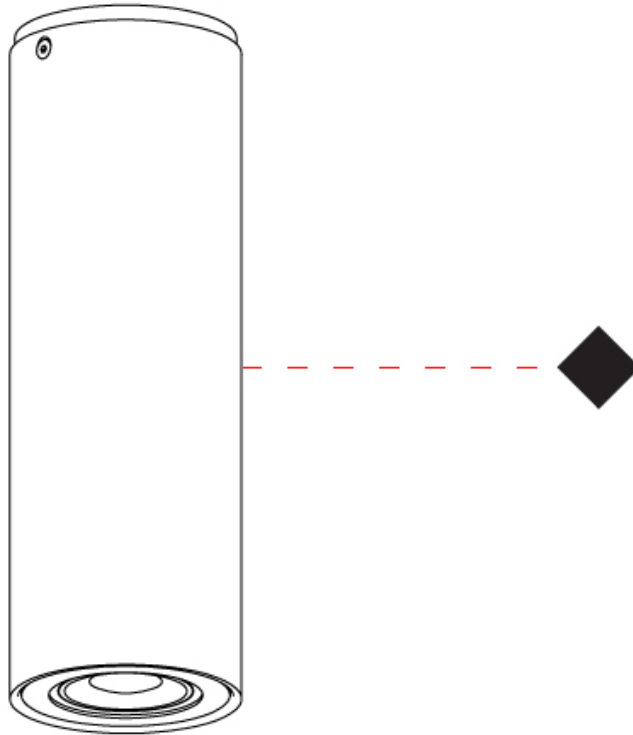

KRONN SINGLE SURFACE

D92082-

PROJECT

TYPE

SPECIFIER

QUANTITY

DATE