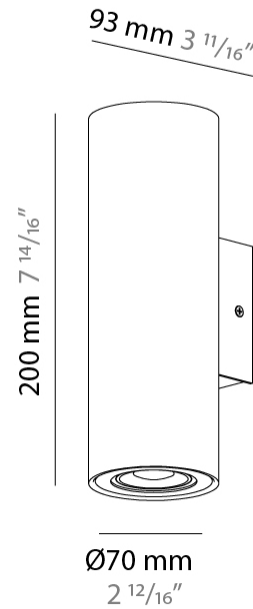

PROJECT	
TYPE	
SPECIFIER	
QUANTITY	
DATE	

KRONN SINGLE SURFACE

D93098-

base number   Finish
Options

1. To build a product code in our configurator select the specify button on the base model # product page
2. To build a manual product code on this datasheet choose from the options listed below in blue font and add the suffix to the base model #

GENERAL

Series: Kronn
Subseries: Kronn Single
Brand: Milan
Division: Design
Mounting Type: Surface
Mounting Location: Wall
Subcategory: Up/Down Light

PHYSICAL

Shape: Cylinder
Diameter (mm): 70
Diameter (in): 2 3/4
Height (mm): 200
Depth (mm): 93
Height (in): 7 7/8
Depth (in): 3 11/16
Extension (mm): 93
Extension (in): 3 11/16
Light Distribution: Direct / Indirect
Fixture Finish: [CHR / MWL / MBQ](#)
Fixture Material: Extruded Aluminum

ELECTRICAL

Number of Lamps: 2
Lamp Type: LED Retrofit
Lamp Shape: MR16
Bulb Included: Bulb Not Included
Total Output Wattage (W): 10
Max. Wattage Per Lamp (W): 5
Lamp Base: GU10
Input Voltage (V): 120

LED

OPTICAL

RATINGS AND CERTIFICATIONS

Certified By: Certified for North American Standards
IP rating: IP20